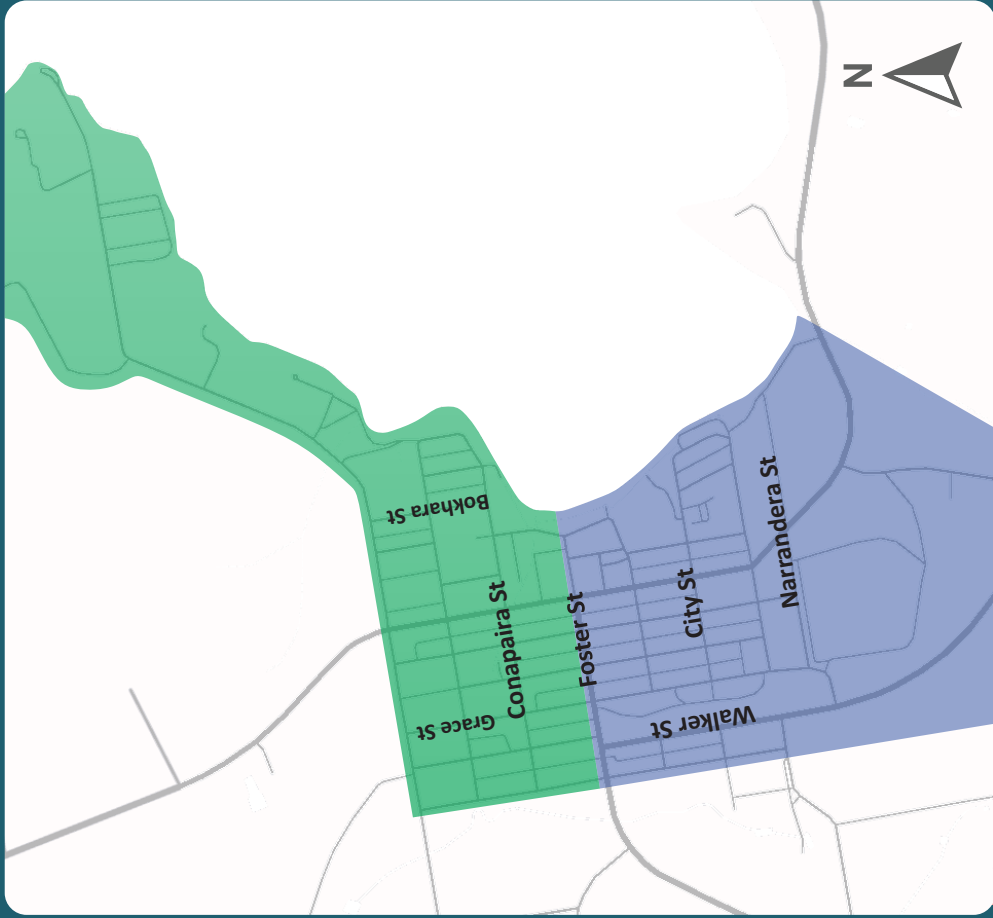

OCTOBER

S	M	T	W	T	F	S
	1	2	3	4	5	
6	7	8	9	10	11	12
13	14	15	16	17	18	19
20	21	22	23	24	25	26
27	28	29	30	31		

NOVEMBER

S	M	T	W	T	F	S
					1	2
3	4	5	6	7	8	9
10	11	12	13	14	15	16
17	18	19	20	21	22	23
24	25	26	27	28	29	30

DECEMBER

S	M	T	W	T	F	S
1	2	3	4	5	6	7
8	9	10	11	12	13	14
15	16	17	18	19	20	21
22	23	24	25	26	27	28
29	30	31				

Lake Cargelligo Waste Collection

Use the key below to
find your kerbside bin
collection day.

Key

 Thursday Week A

 Friday Week A

 Roads

LACHLAN SHIRE
COUNCIL

Wiradjuri Country