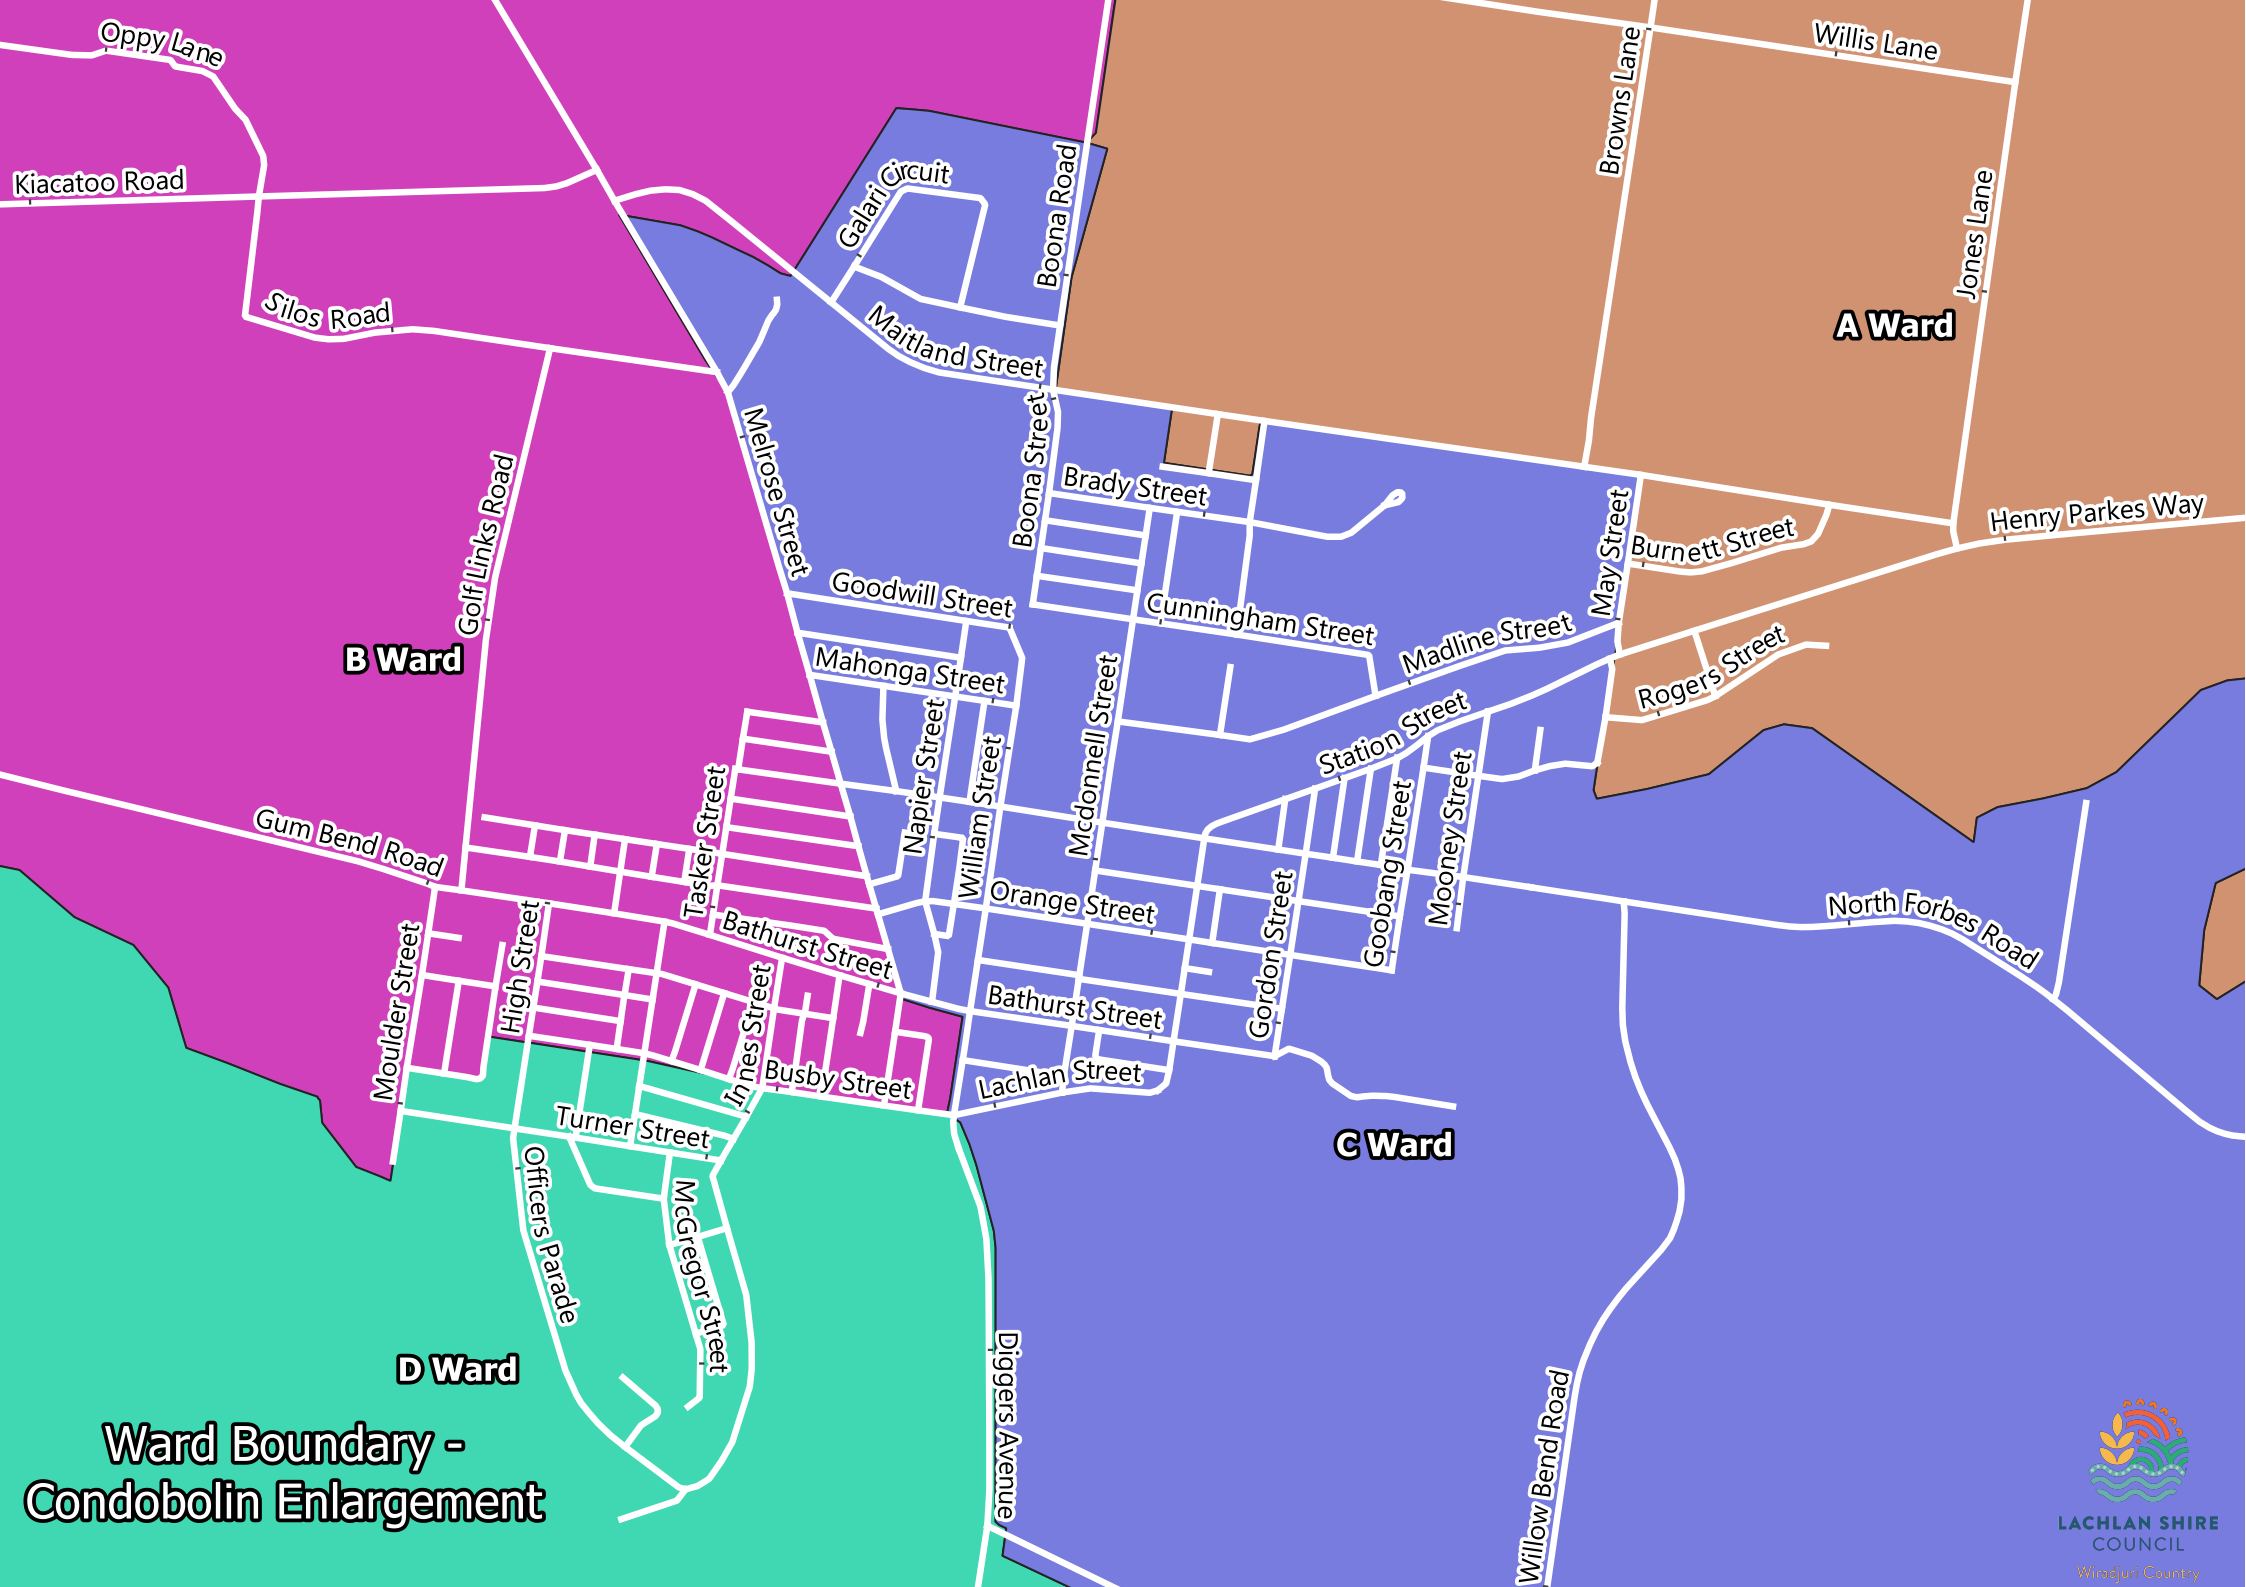

# Lachlan Shire Council Boundary Map

**Ward Boundary -  
Condobolin Enlargement**

**E Ward**

**D Ward**

**Ward Boundary -  
Lake Cargelligo Enlargement**