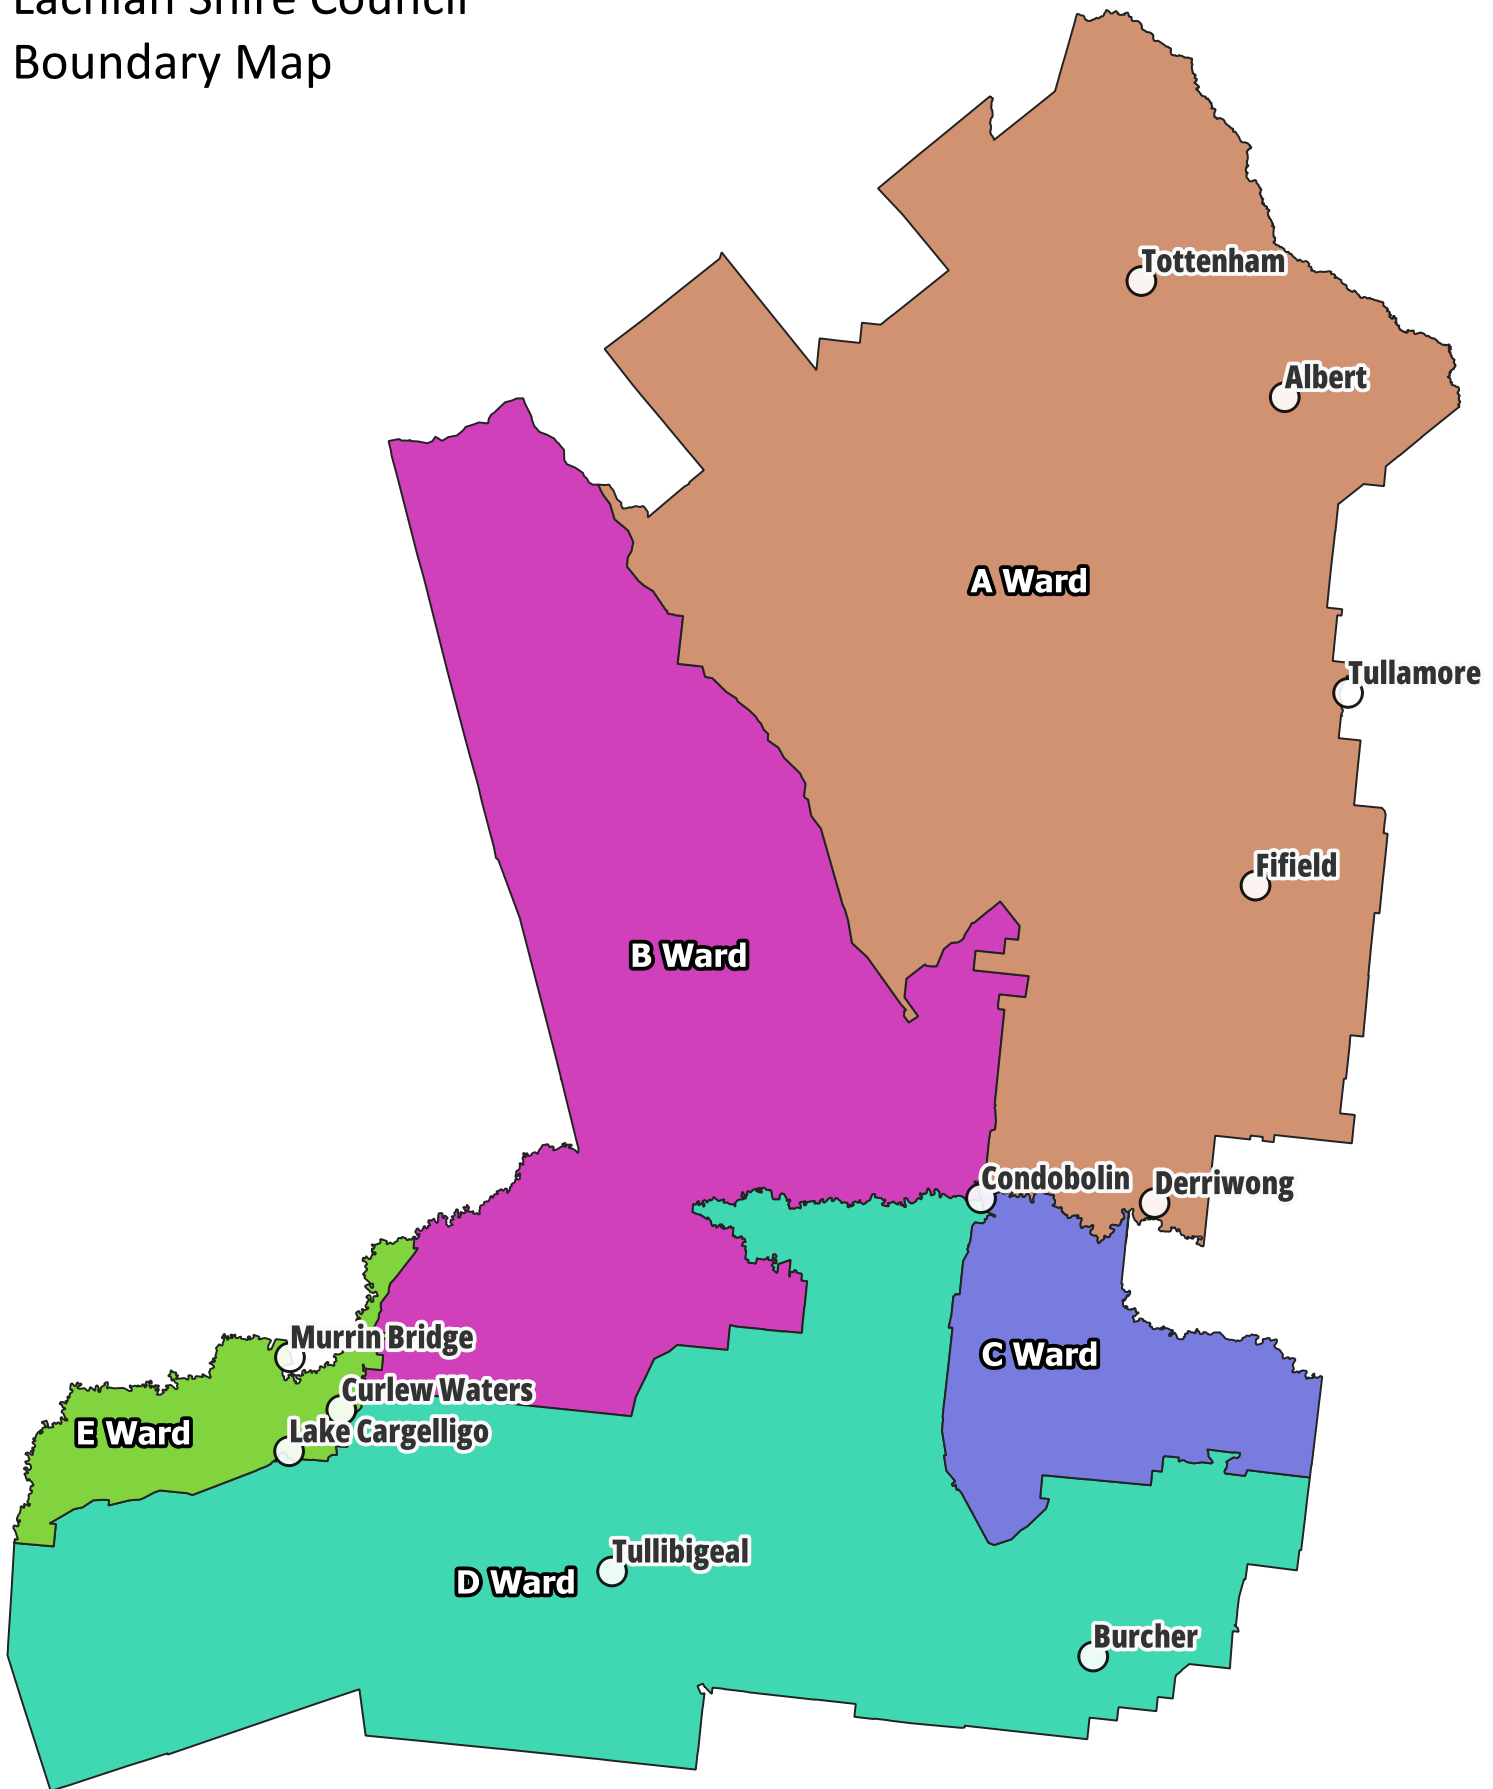

# Lachlan Shire Council Boundary Map

**Ward Boundary -  
Condobolin Enlargement**

**E Ward**

**D Ward**

**Ward Boundary -  
Lake Cargelligo Enlargement**