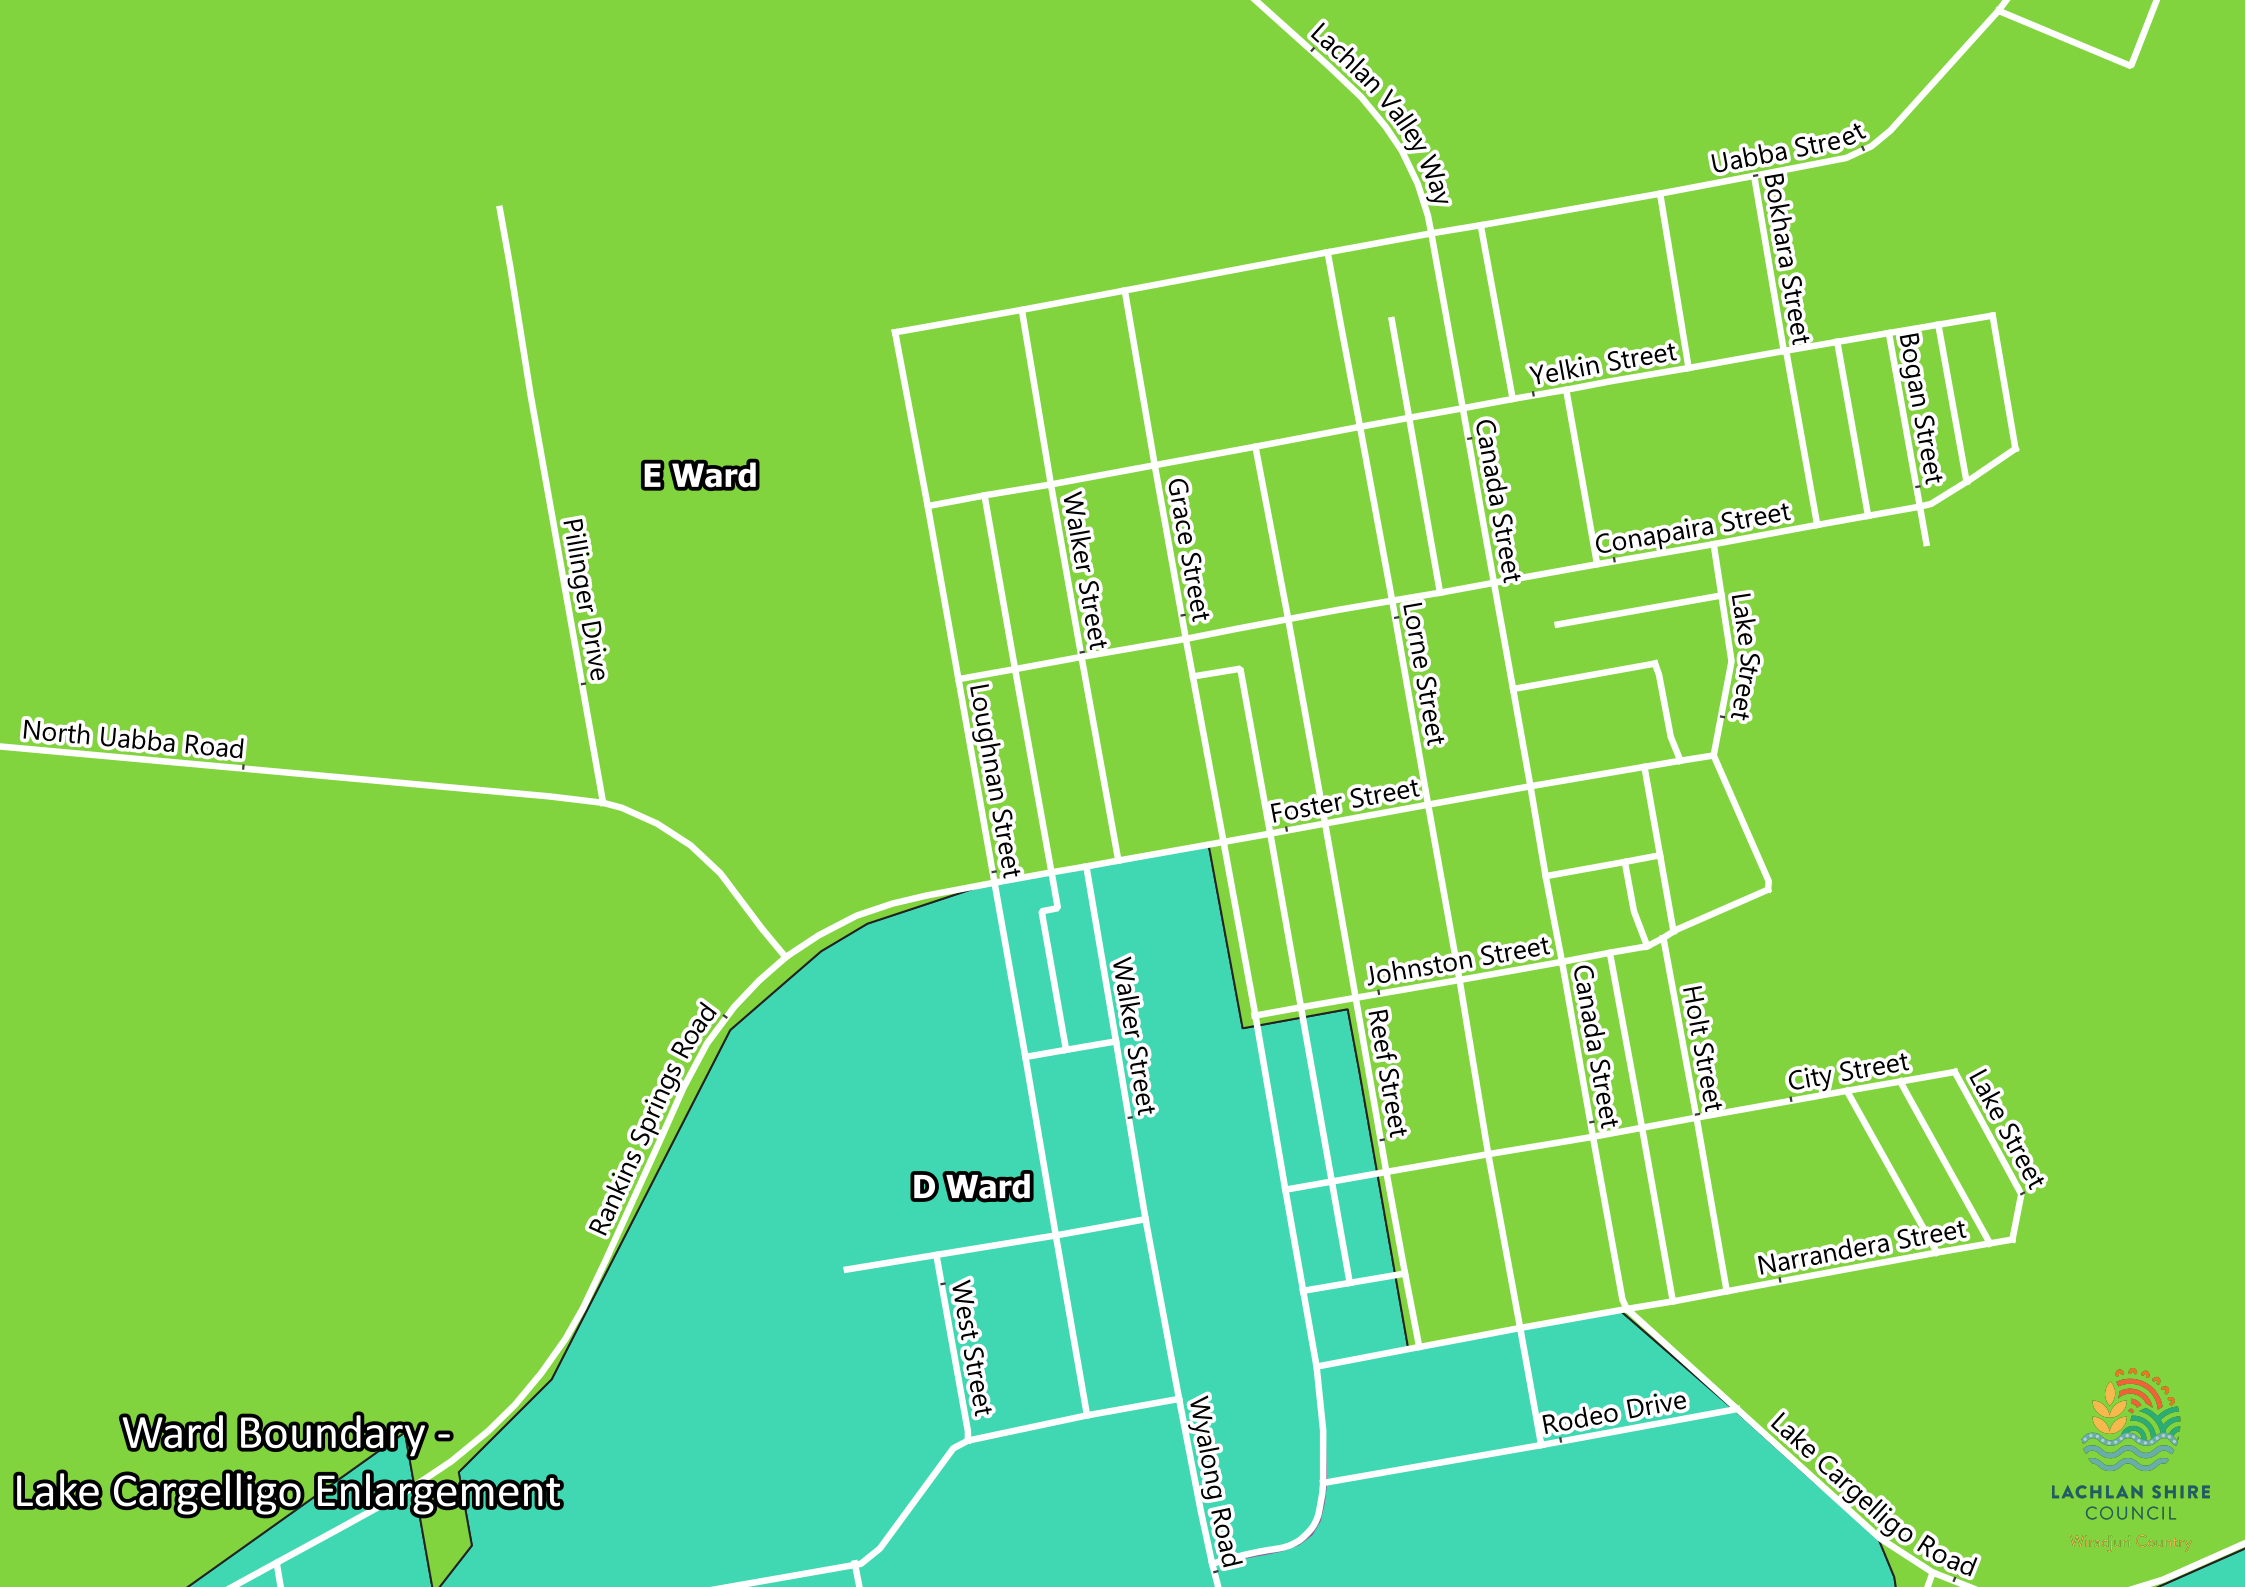

# Lachlan Shire Council Boundary Map

**Ward Boundary -  
Condobolin Enlargement**

**E Ward**

**D Ward**

**Ward Boundary -  
Lake Cargelligo Enlargement**